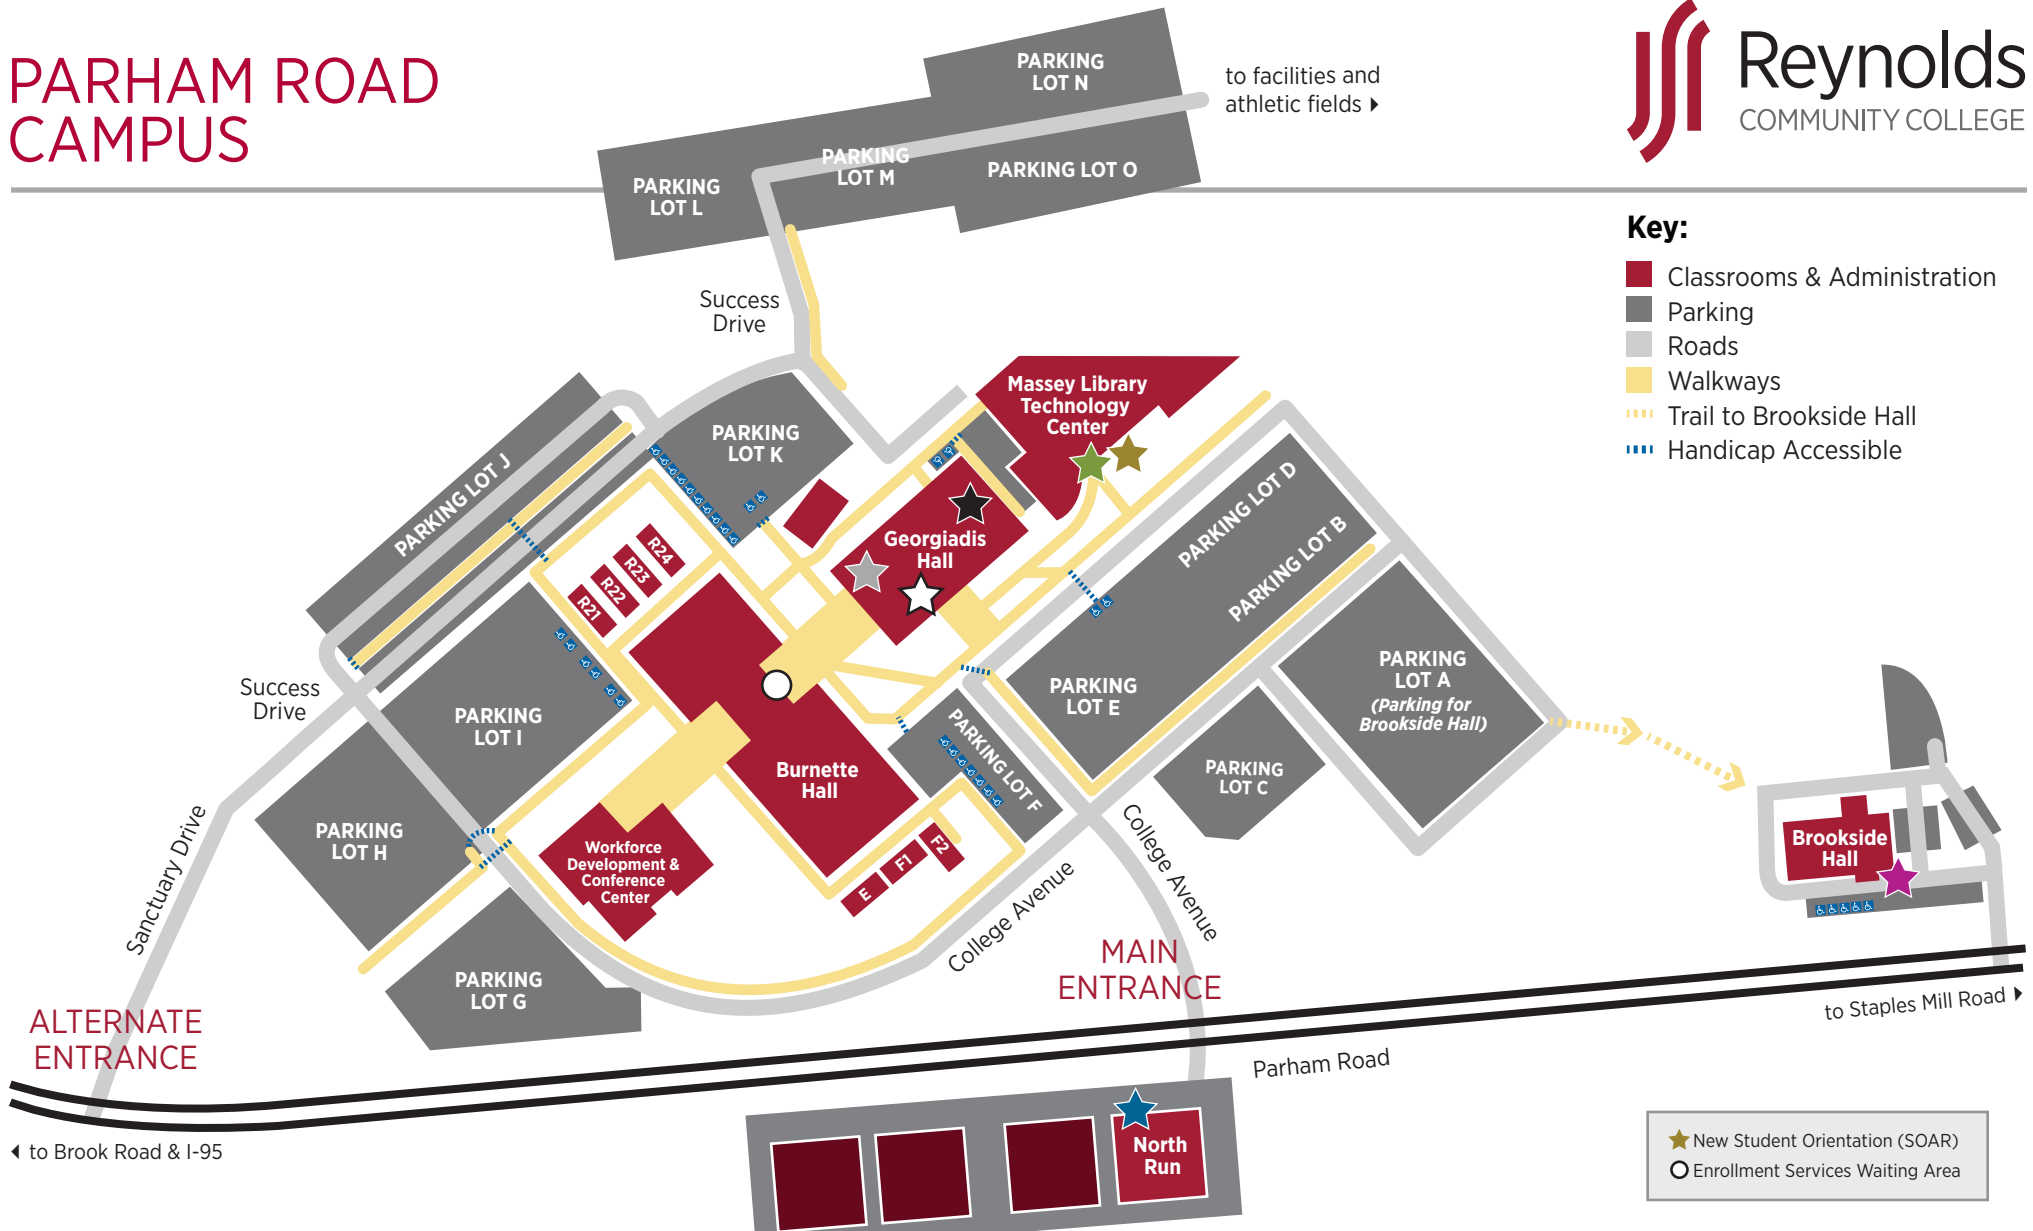

PARHAM ROAD CAMPUS

ALTERNATE ENTRANCE

MAIN ENTRANCE

to Brook Road & I-95

to Staples Mill Road

Workforce Development & Conference Center

Advancement.....	200
CCWA.....	103
Conference Center Gallery	
Financial Operations.....	202
Human Resources.....	121
Office of the President.....	210

Burnette Hall

Cafeteria	Main Level
Campus Police.....	100
School of Business	112
School of Humanities & Social Sciences.....	220
School of Mathematics, Science & Engineering.....	177

Georgiadis Hall

Admissions & Records.....	207
Business Office.....	B001
★ Campus Store	102
★ Enrollment Services	100
Financial Aid.....	202
Orientation, Career & Transfer Services.....	200
Student Accommodations	101
Student Affairs	204
★ Student Life.....	Mezzanine

Massey Library Technology Center

Library.....	103
Lipman Auditorium	108
Outreach & Recruitment	137
★ Testing Center.....	138

★ Brookside Hall

1701 E. Parham Road	
Math Central.....	112

★ North Run Business Park